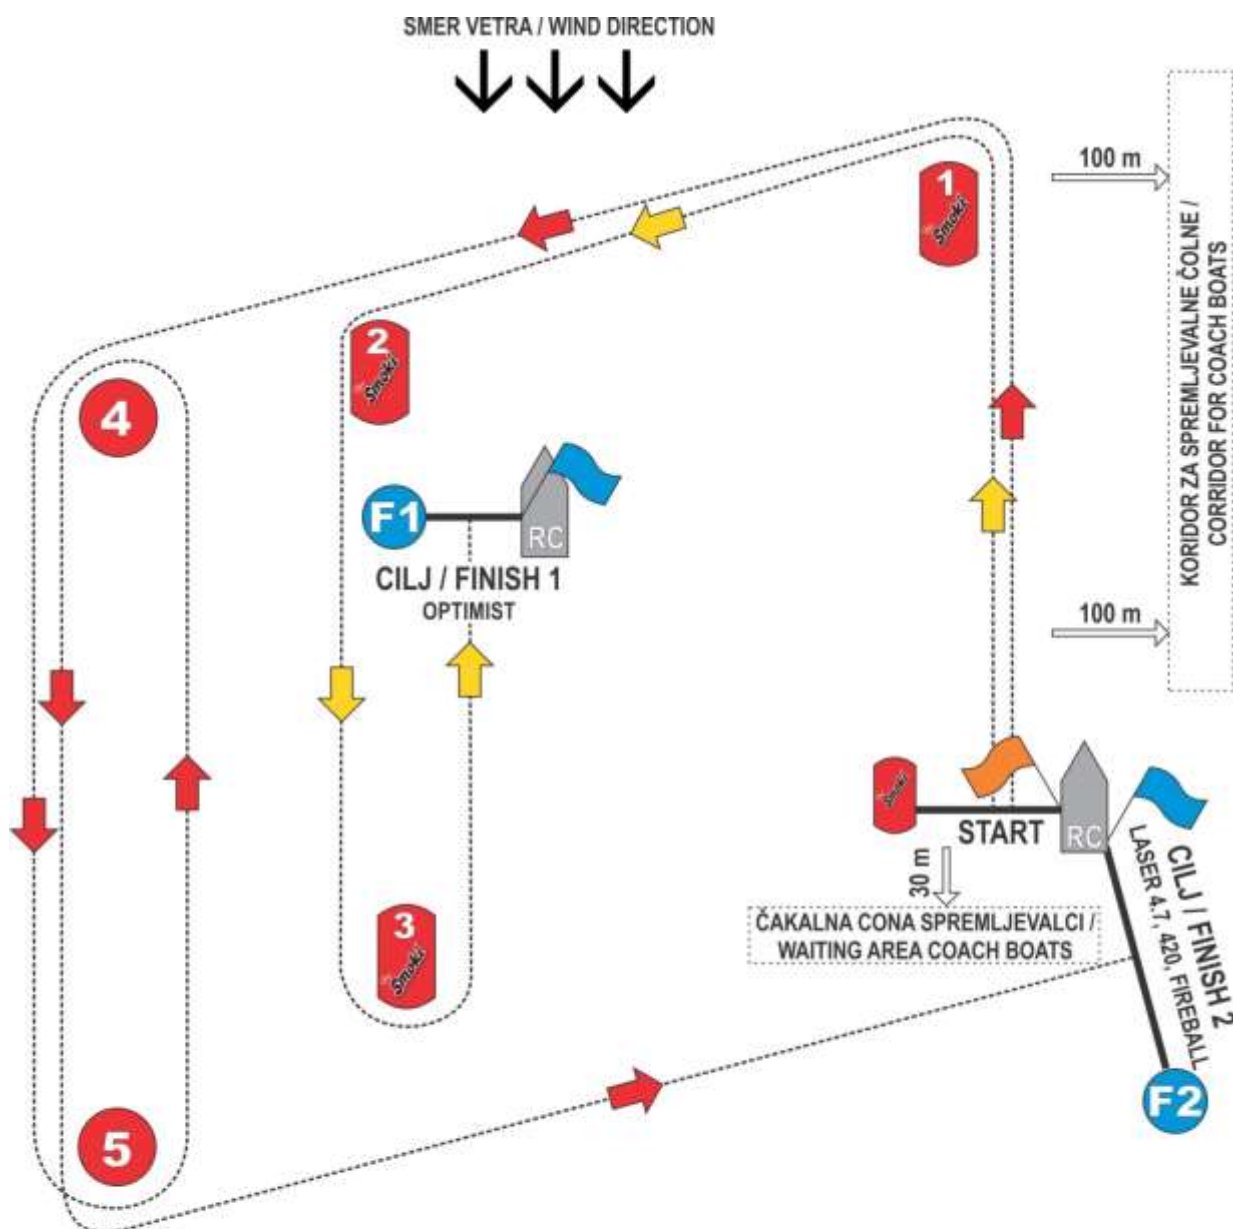

Priloga 2 / Attachment 2

REGATNO POLJE / RACE COURSE

PROGA / COURSE:

→ - OPTIMIST: START - 1 - 2 - 3 - CILJ / FINISH 1

→ - LASER 4.7, 420, FIREBALL: START - 1 - 4 - 5 - 4 - 5 - CILJ / FINISH 2